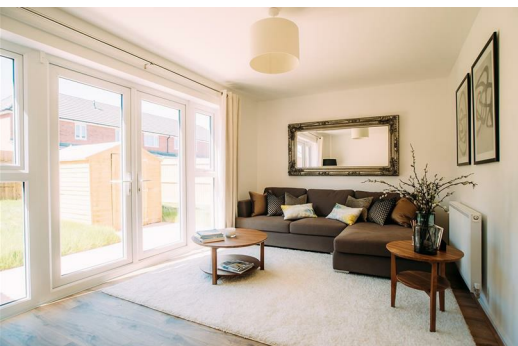

The beautifully designed Weaver makes a wonderful family home or a spacious haven for couples. The front door leads you straight into the hallway with a WC to one side. Further on is the contemporary open-plan kitchen and dining area. Beyond this is the comfortable living room with plenty of space and fabulous French windows that open out onto the garden. Great news if you enjoy al fresco dining and entertaining.

Upstairs you'll find a generously sized master bedroom, a double bedroom and a single bedroom. The family sized bathroom features a separate bath and shower. Modern and energy-efficient, the Weaver is built to high standards with beautiful flooring throughout, with fitted alarm systems for extra security and peace of mind.